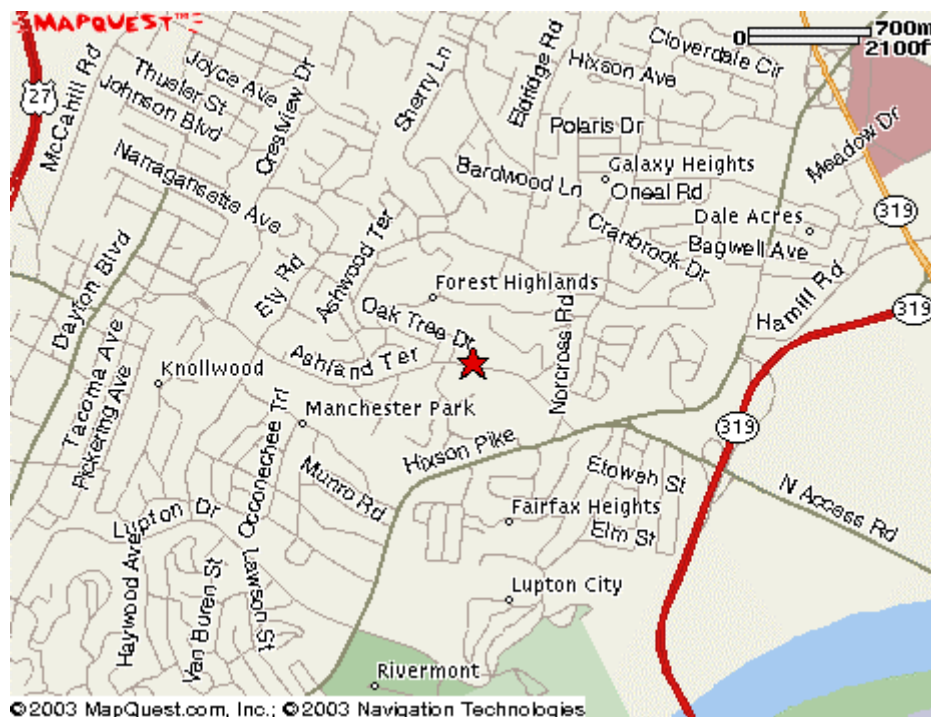

At the 4 mile marker exit onto Highway 153 North - this will be the Airport / Chickamauga Dam exit. Travel on Highway 153 North for approximately 5.5 miles to Chickamauga Dam. Get in the right hand lane when you can. Just as your coming off the Dam, take the Access Road / Lake Resort exit (to the right). You will loop back under Highway 153, and at the second traffic light (Access Road) turn left.

Travel on Access Road until it dead-ends into Hixson Pike (about 1.5 miles). You will want to work your way over into the right hand lane. You will be turning left onto Hixson Pike, but it is best to do it from the right hand lane of Access Road. Turn left onto Hixson Pike and move over to the far right lane. You will go only a few hundred yards (to the next traffic light) and then turn right onto Ashland Terrace. There is a U-Haul station on the corner.

After turning onto Ashland Terrace, move over to the left lane when you can because the right lane ends rather quickly. St. Jude Church will be on the left hand side of Ashland Terrace a little over one-tenth of a mile from Hixson Pike. It sits up on top of the hill. It will be right behind the Food Lion that you see when you first turn onto Ashland Terrace.

The Parish Life Center (PLC) is to the left when you are looking at the front of the Church from the parking lot.

Map copied from www.mapquest.com